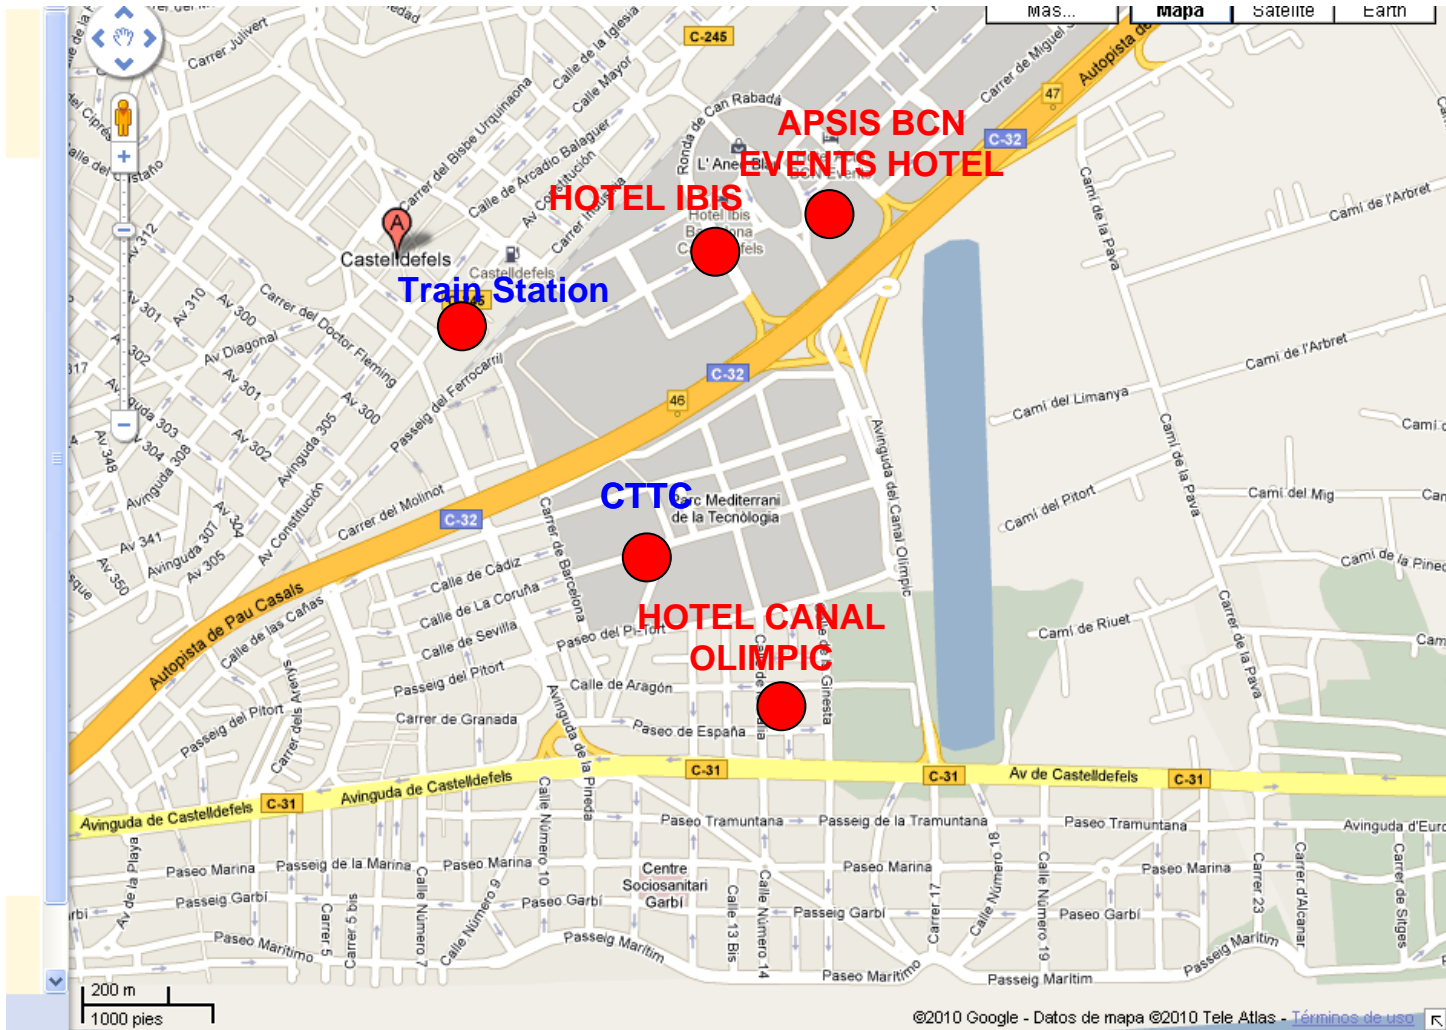

Map of hotels close to CTTC in Castelldefels